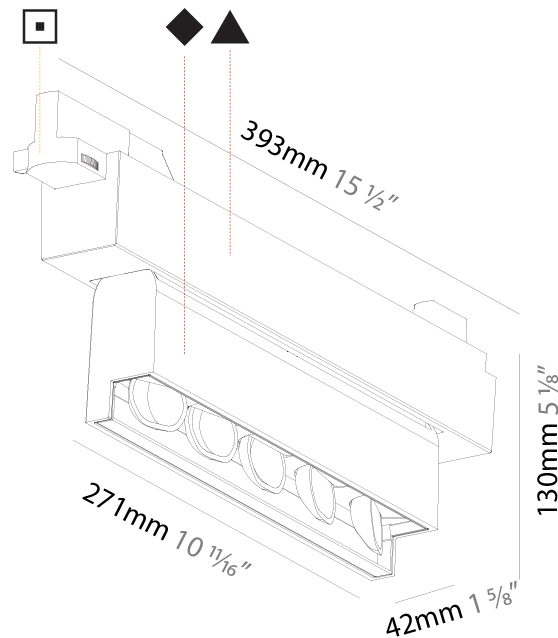

OPTICAL

Adjustability: Tilt 15°

RATINGS AND CERTIFICATIONS

Certified By: Certified for North American Standards
 IP rating: IP20

MAGIQ WALLWASH PLUS TRACK

A3T065-

PROJECT	_____
TYPE	_____
SPECIFIER	_____
QUANTITY	_____
DATE	_____