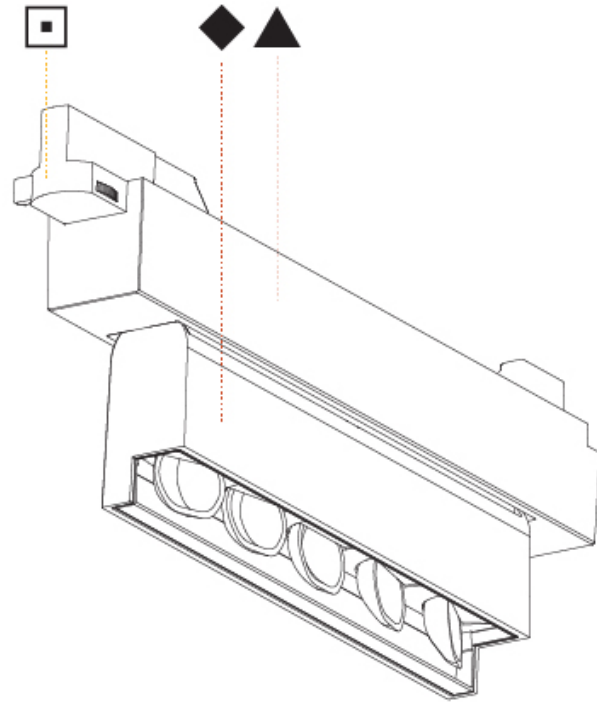

OPTICAL

Adjustability: Tilt 15°

RATINGS AND CERTIFICATIONS

Certified By: Certified for North American Standards
 IP rating: IP20

MAGIQ WALLWASH PLUS TRACK

A3T065-

PROJECT	_____
TYPE	_____
SPECIFIER	_____
QUANTITY	_____
DATE	_____