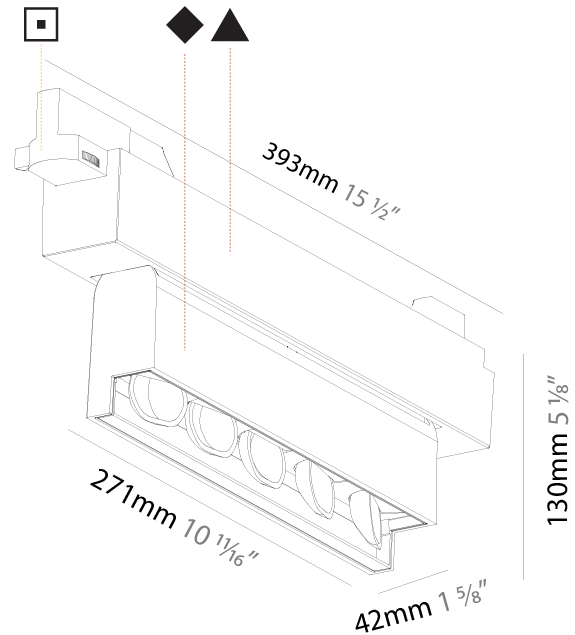

GENERAL

Series: Magiq Wallwash
Subseries: Magiq Wallwash Plus Black
Brand: Prolicht
Division: Architectural
Mounting Type: Track
Mounting Location: Ceiling
Subcategory: Wallwash

PHYSICAL

Shape: Rectangle
Length (mm): 392
Length (in): 15 7/16
Width (mm): 42
Width (in): 1 5/8
Height (mm): 130
Height (in): 5 1/8
Light Distribution: Asymmetric
Weight (kg): 1.777
Weight (lbs): 3.91
Fixture Finish: SSR / BKV / CWI / CRY / HAB / UFT / ITA / RUA / FTG / MYG / LOD / PUS / FRO / FUP / KIA / POP / BLS / SPG / MEY / GOH / GUM / CHC / COM / ABZ / JAG / OBR / MOS / ROR
Fixture Material: Aluminum Die Cast

ELECTRICAL

Lamp Type: LED (Zhaga Standard)
Input Wattage (W): 48.4
Total Output Wattage (W): 44
Dimming: Non-Dimmable / 0-10V Dimming
Driver Included: Yes
Driver Location: Integrated
Driver Type: Constant Current - Universal
Driver Class: Class 1
Input Voltage (V): 120 - 277
Constant Current (MA): 700

LED

Number of LEDs: 5
Color Temperature (°K): 2700 / 3000 / 3500 / 4000
Max. Delivered Lumen (lm): 3220 / 3430 / 3538 / 3610
Nominal Lumen (lm): 3570 / 3800 / 3920 / 4000
CRI: >90 CRI
Efficiency (%): 80
Lamp Life (hrs): 50000
Upon Request: Special Color Temperature

OPTICAL

Adjustability: Tilt 15°

RATINGS AND CERTIFICATIONS

Certified By: Certified for North American Standards
IP rating: IP20